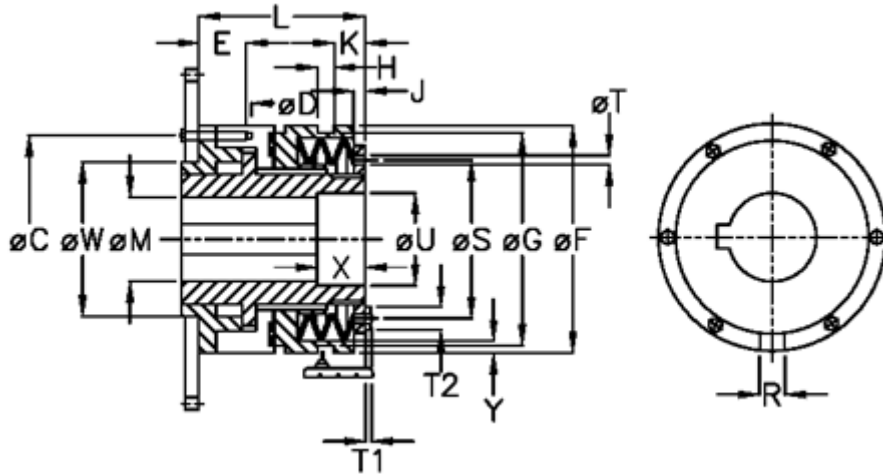

Data Sheet

Article number: 46933521

Description: Torque limiter Synchron B 35 S

Measures

C	= 89	J	= 6.0	T1	= 4.0
D	= 6xM6	K	= 12.0	T2	= 10
Disc spring mounting	= 6x1S	L	= 78.0	U	= 36
Disc spring version	= S - light	M max	= 35	V	= 12
E	= 10.0	M min	= 14	W	= 60
F	= 100	R	= 8	X	= 25
G	= 91.0	S	= 70	Y	= 2
H	= 9	T	= 5	Z	= 0.0